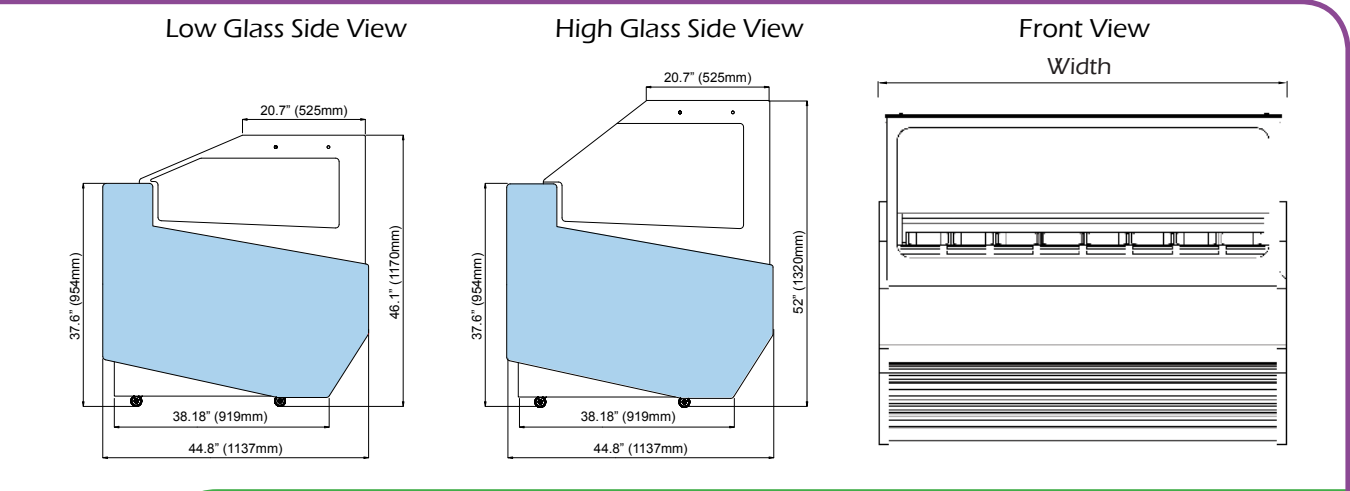

AG Series

GELATO

High Glass

Low Glass

FEATURES

AG-Series Display Case

- Available for Gelato & Ice Cream or Pastry, Desserts, Chocolates, Panini, Prepared Foods and Confectionary
- Straight front glass profile
- Large display capacity
- Hydraulic piston hinge opening for the glass top
- Sliding back doors
- Curved, tempered, double pane heated glass prevents condensation
- Digital temperature control panel
- High glass or low glass options

REFRIGERATED

GELATO

REFRIGERATED

DISPLAY CASES

Type	Model	Width	Depth	Height	Electrical Requirements
Gelato (High Glass)	AG - 12G	48.43" (1230mm)	44." (1137mm)	52" (1320mm)	220V/1Phase/60Hz/10 Amps
	AG - 16G	61.6" (1565mm)	44.8" (1137mm)	52" (1320mm)	220V/1Phase/60Hz/13 Amps
	AG - 18G	68.3" (1735mm)	44.8" (1137mm)	52" (1320mm)	220V/1Phase/60Hz/13 Amps
	AG - 24G	88.78" (2255mm)	44.8" (1137mm)	52" (1320mm)	220V/1Phase/60Hz/15 Amps
	AG - 45G	-	44.8" (1137mm)	52" (1320mm)	220V/1Phase/60Hz/15 Amps
Gelato (Low Glass)	AG - 12G Low	48.43" (1230mm)	44.8" (1137mm)	46" (1170mm)	220V/1Phase/60Hz/10 Amps
	AG - 16G Low	61.6" (1565mm)	44.8" (1137mm)	46" (1170mm)	220V/1Phase/60Hz/13 Amps
	AG - 18G Low	68.3" (1735mm)	44.8" (1137mm)	46" (1170mm)	220V/1Phase/60Hz/13 Amps
	AG - 24G Low	88.78" (2255mm)	44.8" (1137mm)	46" (1170mm)	220V/1Phase/60Hz/15 Amps
Refrigerated	AG - 1250P	48.43" (1230mm)	44.8" (1137mm)	52" (1320mm)	220V/1Phase/60Hz/7 Amps
	AG - 1500P	61.6" (1565mm)	44.8" (1137mm)	52" (1320mm)	220V/1Phase/60Hz/8 Amps
	AG - 1750P	68.3" (1735mm)	44.8" (1137mm)	52" (1320mm)	220V/1Phase/60Hz/8 Amps
	AG - 2250P	88.78" (2255mm)	44.8" (1137mm)	52" (1320mm)	220V/1Phase/60Hz/9 Amps