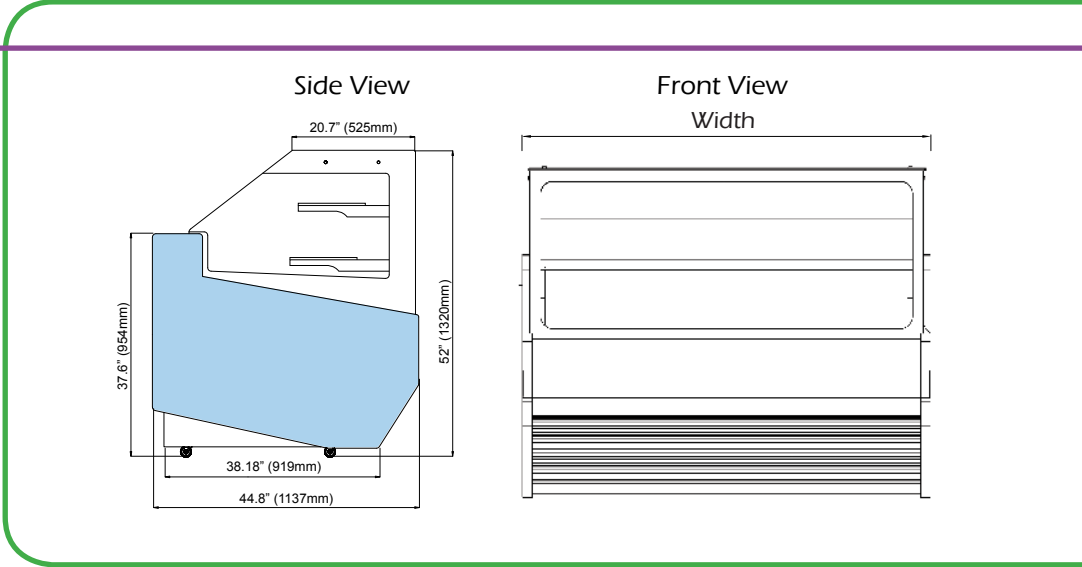

AG Series

GELATO

High Glass

Low Glass

FEATURES

AG-Series Display Case

- Available for Gelato & Ice Cream or Pastry, Desserts, Chocolates, Panini, Prepared Foods and Confectionary
- Straight front glass profile
- Large display capacity
- Hydraulic piston hinge opening for the glass top
- Sliding back doors
- Curved, tempered, double pane heated glass prevents condensation
- Digital temperature control panel
- High glass or low glass options

REFRIGERATED

GELATO

REFRIGERATED

DISPLAY CASES

Type	Model	Width	Depth	Height	Electrical Requirements
Gelato (High Glass)	AG - 12G	48.43" (1230mm)	44." (1137mm)	52" (1320mm)	220V/1Phase/60Hz/10 Amps
	AG - 16G	61.6" (1565mm)	44.8" (1137mm)	52" (1320mm)	220V/1Phase/60Hz/13 Amps
	AG - 18G	68.3" (1735mm)	44.8" (1137mm)	52" (1320mm)	220V/1Phase/60Hz/13 Amps
	AG - 24G	88.78" (2255mm)	44.8" (1137mm)	52" (1320mm)	220V/1Phase/60Hz/15 Amps
	AG - 45G	-	44.8" (1137mm)	52" (1320mm)	220V/1Phase/60Hz/15 Amps
Gelato (Low Glass)	AG - 12G Low	48.43" (1230mm)	44.8" (1137mm)	46" (1170mm)	220V/1Phase/60Hz/10 Amps
	AG - 16G Low	61.6" (1565mm)	44.8" (1137mm)	46" (1170mm)	220V/1Phase/60Hz/13 Amps
	AG - 18G Low	68.3" (1735mm)	44.8" (1137mm)	46" (1170mm)	220V/1Phase/60Hz/13 Amps
	AG - 24G Low	88.78" (2255mm)	44.8" (1137mm)	46" (1170mm)	220V/1Phase/60Hz/15 Amps
Refrigerated	AG - 1250P	48.43" (1230mm)	44.8" (1137mm)	52" (1320mm)	220V/1Phase/60Hz/7 Amps
	AG - 1500P	61.6" (1565mm)	44.8" (1137mm)	52" (1320mm)	220V/1Phase/60Hz/8 Amps
	AG - 1750P	68.3" (1735mm)	44.8" (1137mm)	52" (1320mm)	220V/1Phase/60Hz/8 Amps
	AG - 2250P	88.78" (2255mm)	44.8" (1137mm)	52" (1320mm)	220V/1Phase/60Hz/9 Amps